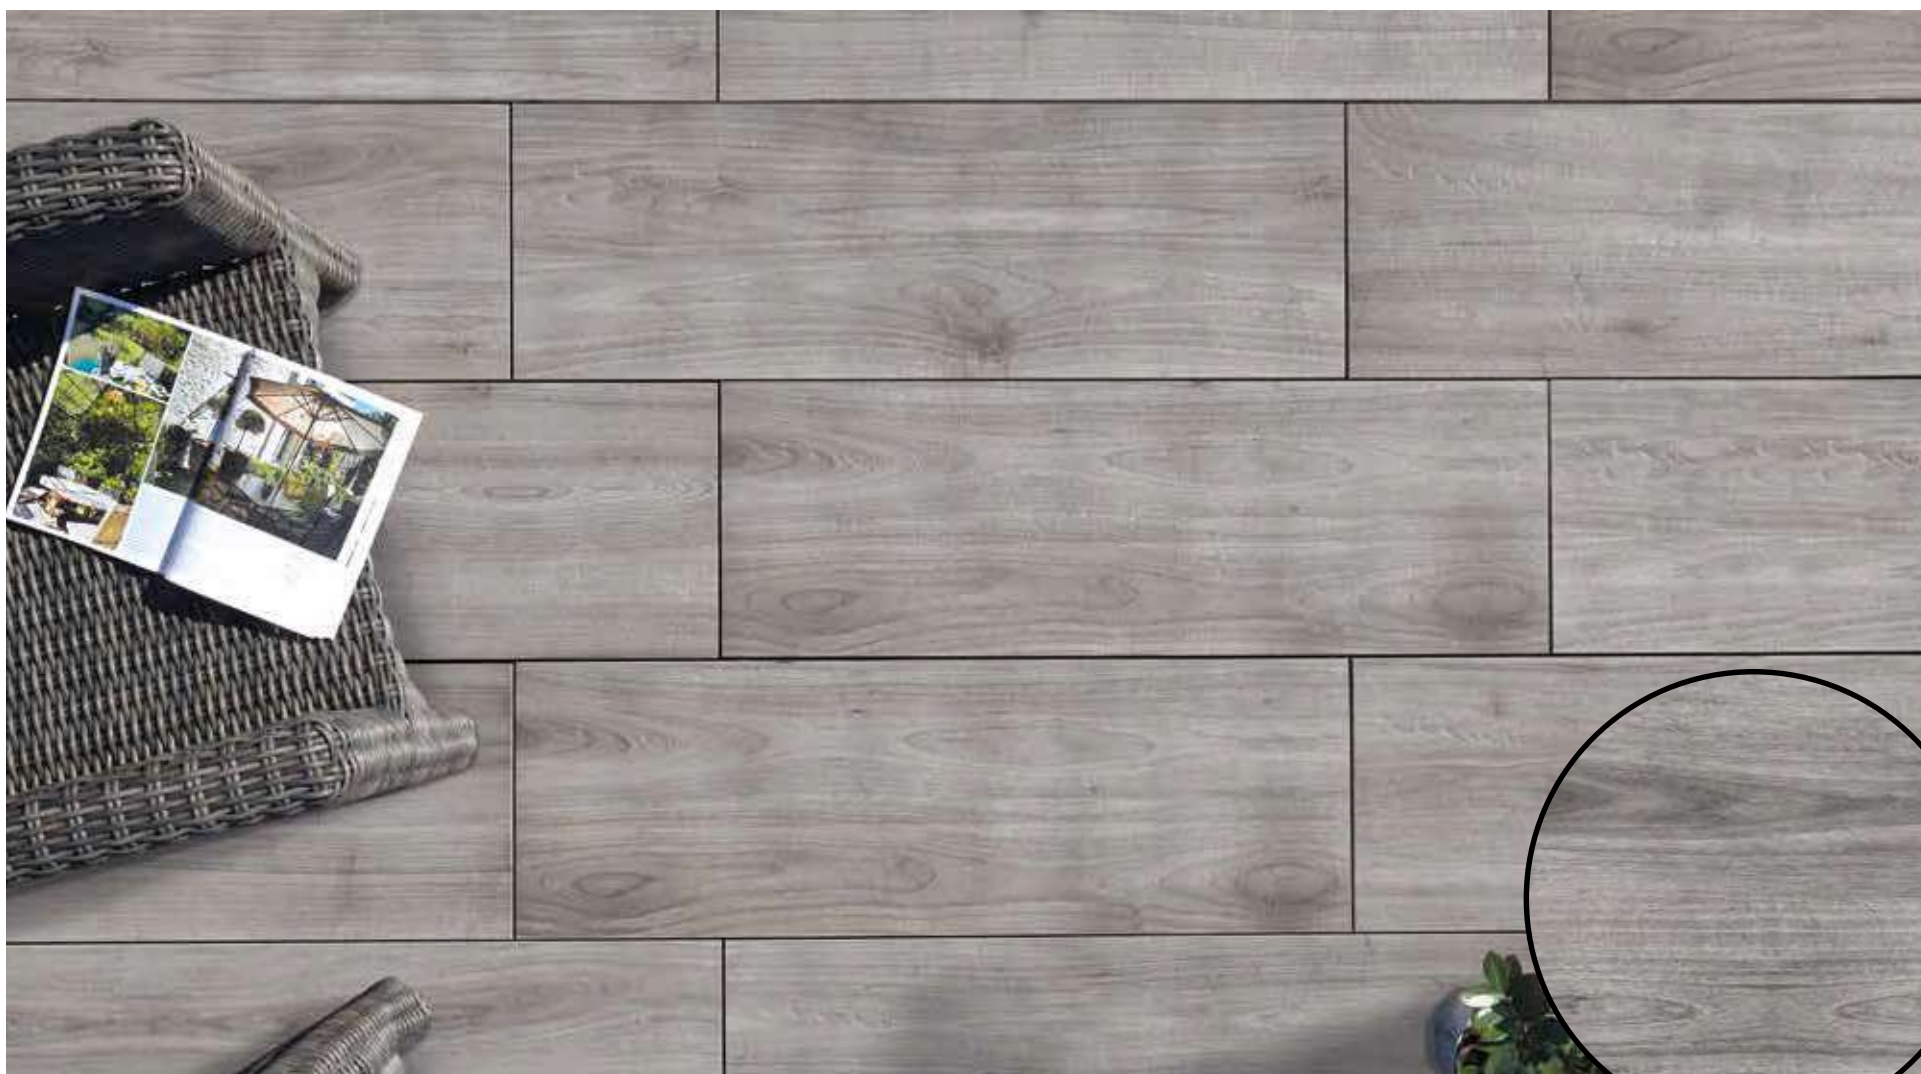

0.8"
2
cm

HARENA HOLZ GRIGIO

010502

40x120x2 cm

16"x48"x0.8"