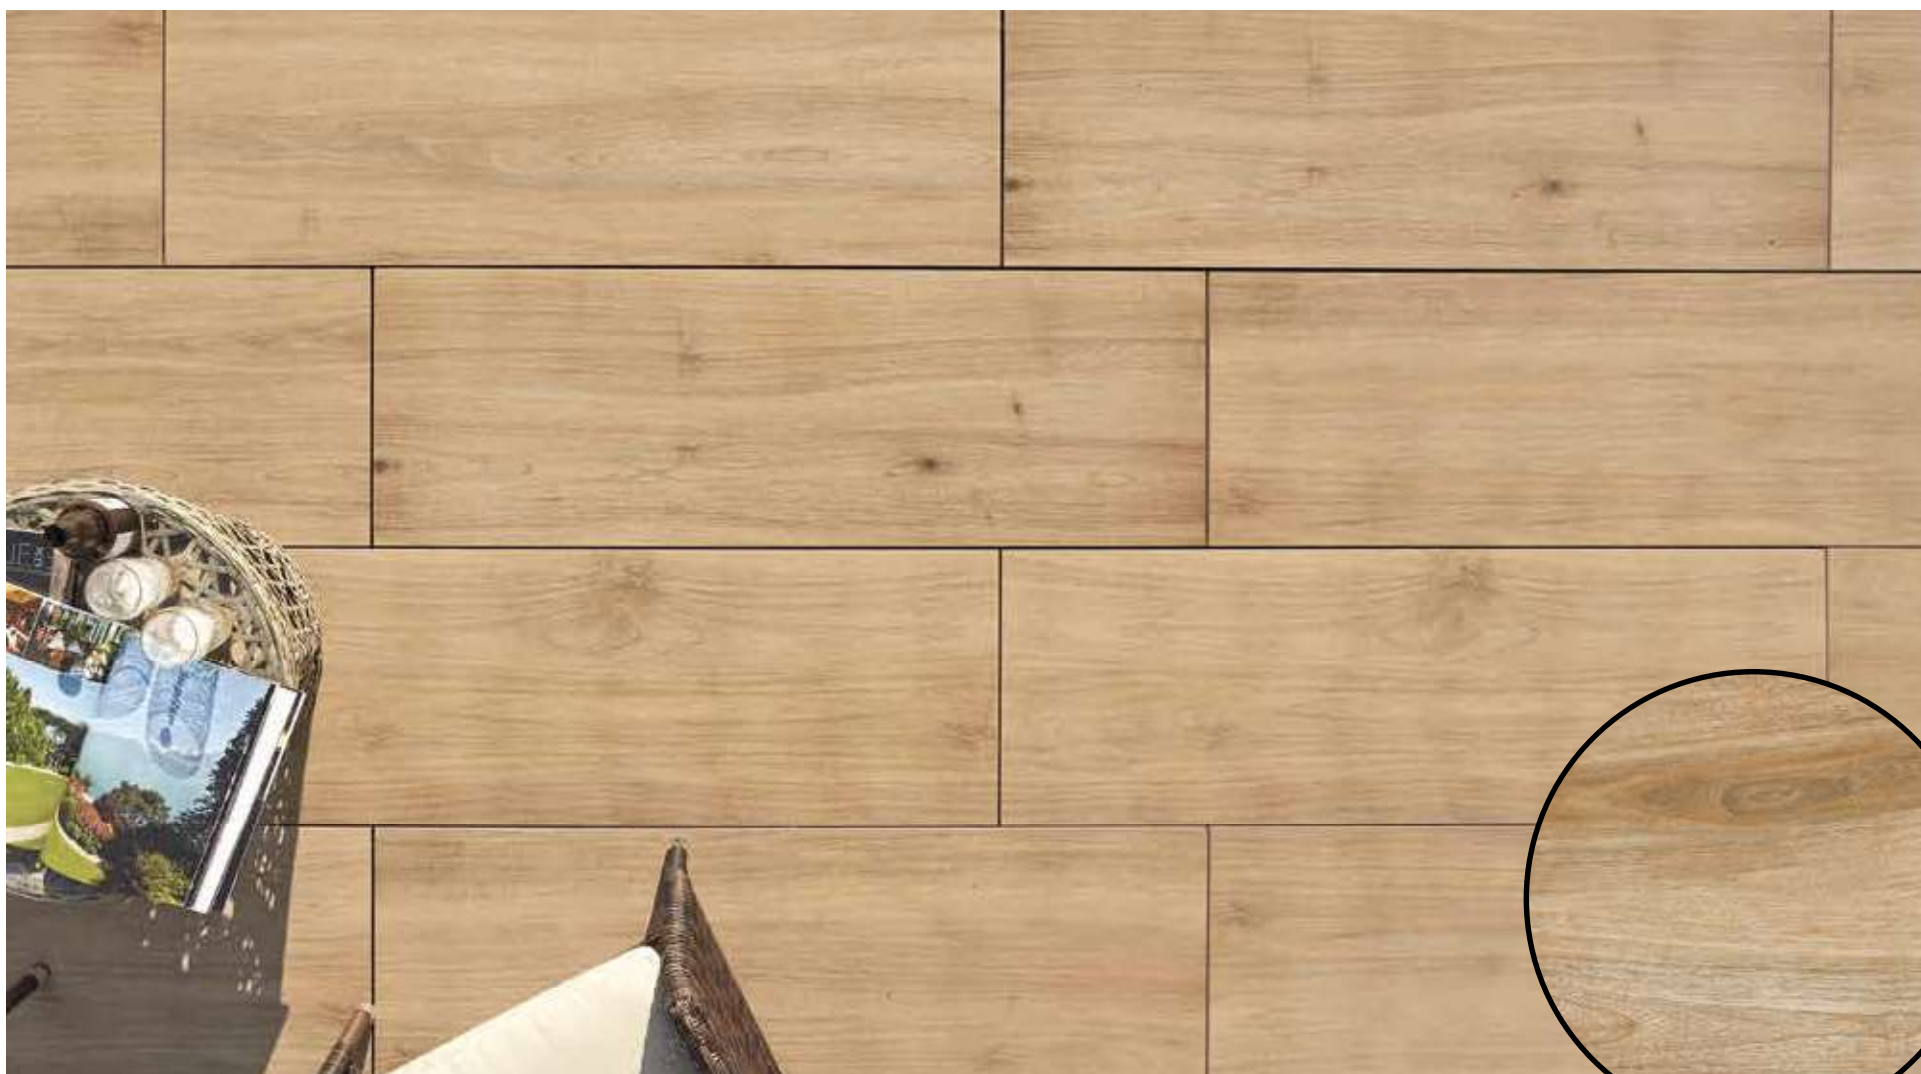

OUTDOOR WOOD 2 CM

0.8"
2 cm

HARENA HOLZ NOCE

010402

40x120x2 cm

16"x48"x0.8"

HARENA HOLZ NOCE, 40x120x2 cm (16"x48"x0.8")
BERGAMO, ITALY

HARENA HOLZ MARRONE, 40x120x2 cm (16"x48"x0.8")
VICENZA, ITALY